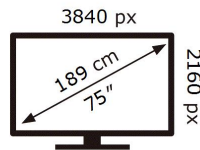

**ENERGY**

SAMSUNG

QE75QN94AAT

**107** kWh/1000h

ABCDEF **G**

**270** kWh/1000h

2019/2013