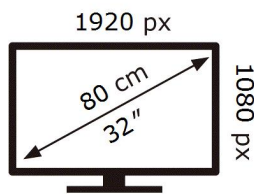

HG32T5300EE

33 kWh/1000h

ABCDEF **G**

HDR

55 kWh/1000h

2019/2013