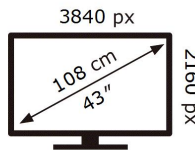

ENERGY

SAMSUNG

UE43AU7170U

70 kWh/1000h

ABCDEF **G**

103 kWh/1000h

2019/2013