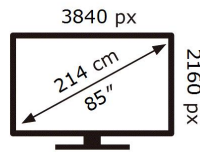

ENERGY

SAMSUNG

QE85Q70AAT

141 kWh/1000h

ABCDEF **G**

299 kWh/1000h

2019/2013