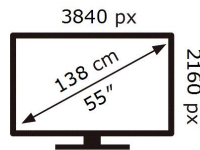

ENERGY

SAMSUNG

QE55LS03AAU

103 kWh/1000h

ABCDEF **G**

174 kWh/1000h

2019/2013