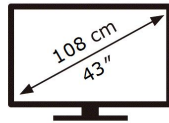

**ENERGY**

SAMSUNG

QE43LS03AAU

**73** kWh/1000h

ABCDEF **G**

**111** kWh/1000h

3840 px

2160 px