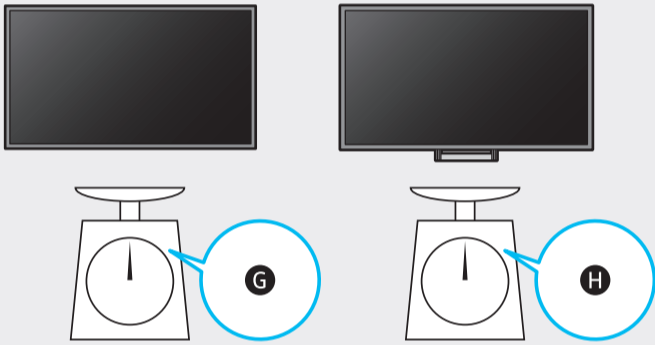

8

	A	B	C	D	E	F	G	H
75Q7*A 75QA7*	66.0 inches (1677.5 mm) (167.75 cm)	37.8 inches (960.7 mm) (96.07 cm)	1.0 inches (26.6 mm) (2.66 cm)	40.4 inches (1026.8 mm) (102.68 cm)	13.3 inches (338.9 mm) (33.89 cm)	74.5 inches (189 cm)	75.2 lbs (34.1 kg)	78.0 lbs (35.4 kg)
85Q7*A 85QA7*	74.9 inches (1901.7 mm) (190.17 cm)	42.8 inches (1086.5 mm) (108.65 cm)	1.1 inches (26.9 mm) (2.69 cm)	45.4 inches (1153.0 mm) (115.30 cm)	14.5 inches (368.3 mm) (36.83 cm)	84.5 inches (214 cm)	96.6 lbs (43.8 kg)	100.3 lbs (45.5 kg)

*: 0-9, A-Z

	VESA A x B (mm)	C (mm)	D x 4
75Q7*A 75QA7*	400 x 400	11-13	M8
85Q7*A 85QA7*	600 x 400		

*: 0-9, A-Z

SAMSUNG

QUICK SETUP GUIDE
GUIDE D'INSTALLATION RAPIDE
GUÍA RÁPIDA DE CONFIGURACIÓN
GUIA RÁPIDO DE INSTALAÇÃO
KURZANLEITUNG ZUR KONFIGURATION
GUIDA DI INSTALLAZIONE RAPIDA