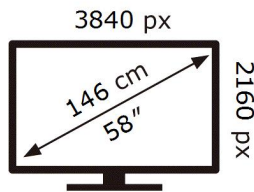

ENERG ⚡

SAMSUNG

QE58Q60TAU

113 kWh/1000h

ABCDEF **G**

133 kWh/1000h

2019/2013