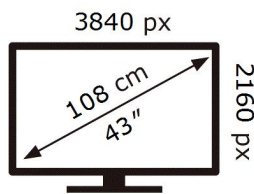

HG43TS030EB

97 kWh/1000h

ABCDEF **G**

105 kWh/1000h

2019/2013