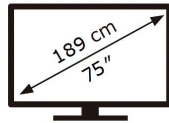

ENERGY

SAMSUNG

GQ75Q64TGU

172 kWh/1000h

ABCDEF **G**

190 kWh/1000h

3840 px

2160 px