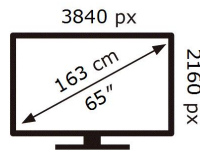

ENERGY

SAMSUNG

QE65Q70TAT

139 kWh/1000h

ABCDEF **G**

170 kWh/1000h

2019/2013