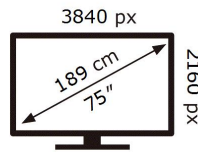

**ENERGY**

SAMSUNG

GQ75Q87TGT

**290** kWh/1000h

ABCDEF **G**

**340** kWh/1000h

2019/2013