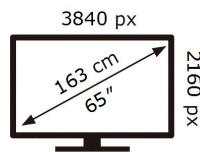

ENERGY

SAMSUNG

QE65Q74TAT

139 kWh/1000h

ABCDEF **G**

170 kWh/1000h

2019/2013