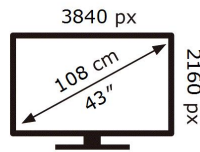

ENERGY

SAMSUNG

UE43TU7190U

83 kWh/1000h

ABCDEF **G**

120 kWh/1000h

2019/2013