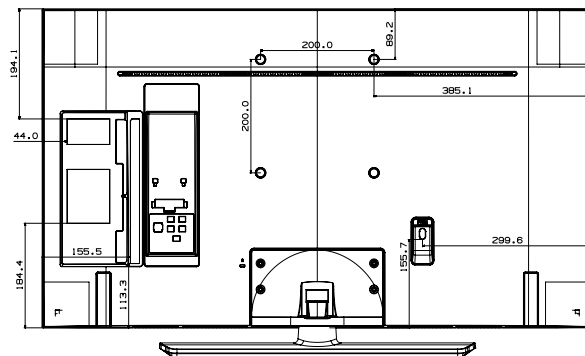

Specifications

HG43AJ670UK

Connectors

1. USB(5V 0.5A)
2. USB (HDD 5V 1A)
3. DIGITAL AUDIO OUT(OPTICAL)
4. HDMI IN3(ARC)
5. HDMI IN2
6. HDMI IN1
7. ANT IN
8. DATA
9. RJP