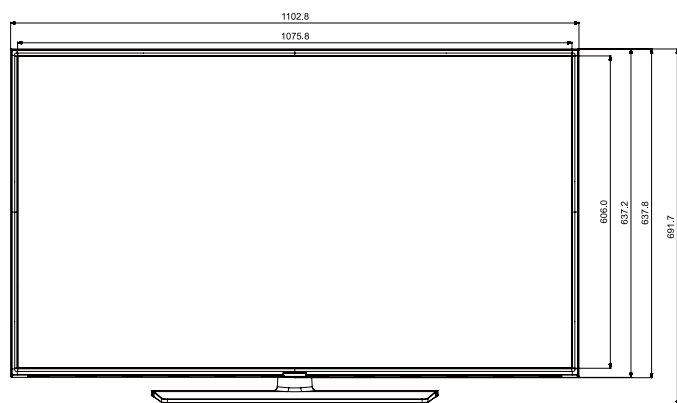

HG49AJ670UK, HG49AJ670UG

Connectors

1. USB(5V 0.5A)
2. USB (HDD 5V 1A)
3. DIGITAL AUDIO OUT(OPTICAL)
4. HDMI IN3(ARC)
5. HDMI IN2
6. HDMI IN1
7. ANT IN
8. DATA
9. RJP