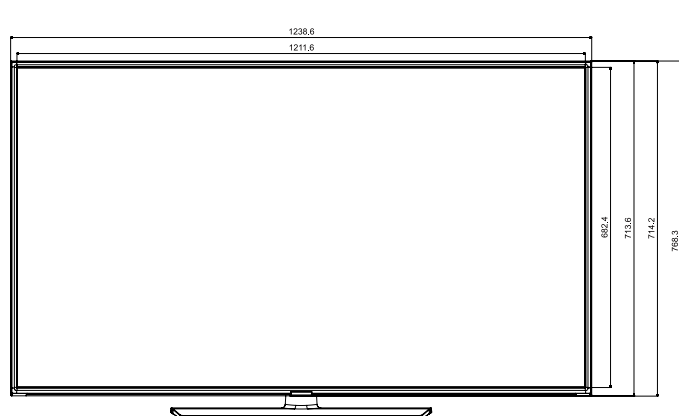

Specifications

HG55AJ670UK, HG55AJ670UG

Connectors

1. USB(5V 0.5A)
2. USB (HDD 5V 1A)
3. DIGITAL AUDIO OUT(OPTICAL)
4. HDMI IN3(ARC)
5. HDMI IN2
6. HDMI IN1
7. ANT IN
8. DATA
9. RJP