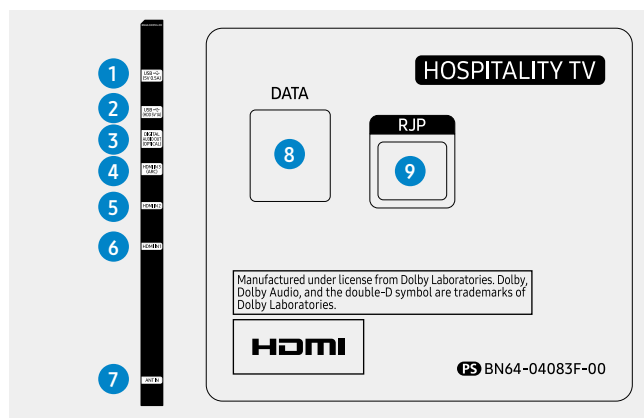

Model		49AJ67U HG49AJ670UG	55AJ67U HG55AJ670UG
Input & Output	PC/DVI Audio In (Mini Jack) (Side./Rear)	No	No
	Ethernet Bridge (LAN-Out)	N/A	N/A
Design	Front Color	Charcoal Black	Charcoal Black
	Stand Type	Square	Square
	Swivel (Left/Right)	90/90	90/90
Eco	Energy Efficiency Class	N/A	N/A
	Eco Sensor	Yes	Yes
Power	Power Supply (V)	AC100-240V 50/60Hz	AC100-240V 50/60Hz
	Power Consumption (Max)	145 W	150 W
	Power Consumption (Energy Saving Mode)	N/A	N/A
	Power Consumption (Stand-by)	N/A	N/A
	Power Consumption (Typical)	N/A	N/A
Dimension	Set Dimension without Stand (WxHxD)	1102.8 x 637.8 x 59.7 mm	1238.6 x 714.2 x 59.2 mm
	Set Dimension with Stand (WxHxD)	1102.8 x 691.8 x 226.5 mm	1238.6 x 768.4 x 226.5 mm
	Package Dimension (WxHxD)	1332 x 778 x 157 mm	1466 x 852 x 170 mm
Weight	Set Weight without Stand	13.2 kg	17.3 kg
	Set Weight with Stand	16.4 kg	20.5 kg
	Package Weight	21.5 kg	26.5 kg
Accessory	Remote Controller Model	TM1240A	TM1240A
	Batteries (for Remote Control)	Yes	Yes
	Samsung Smart Control (Included)	N/A	N/A
	Mini Wall Mount Supported	Yes	Yes
	Vesa Wall Mount Supported	Yes	Yes
	User Manual	N/A	N/A
	E-Manual	N/A	N/A
	ANT-Cable	N/A	N/A
	Power Cable	Yes	Yes
	Quick Install Guide	Yes	Yes
	Data Cable	Yes	Yes
	Stand Mount Kit	Yes	Yes
	Security Screws (Stand Base)	Yes	Yes
	PureCare Remote(Seamless White Remote)	No	No
	Angle Adaptor (for Side RF tuner)	No	No

Specifications

HG43AJ670UK

Connectors

1. USB(5V 0.5A)
2. USB (HDD 5V 1A)
3. DIGITAL AUDIO OUT(OPTICAL)
4. HDMI IN3(ARC)
5. HDMI IN2
6. HDMI IN1
7. ANT IN
8. DATA
9. RJP

HG49AJ670UK, HG49AJ670UG

Connectors

1. USB(5V 0.5A)
2. USB (HDD 5V 1A)
3. DIGITAL AUDIO OUT(OPTICAL)
4. HDMI IN3(ARC)
5. HDMI IN2
6. HDMI IN1
7. ANT IN
8. DATA
9. RJP