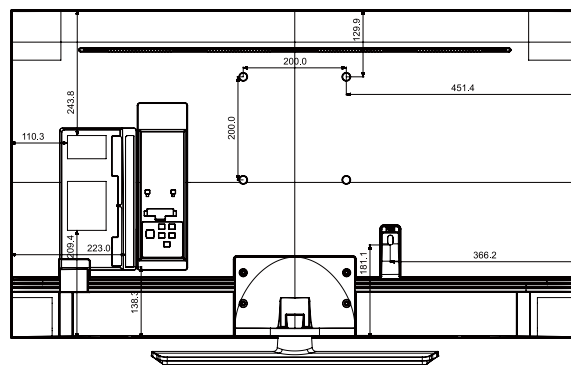

HG49AJ670UK, HG49AJ670UG

Connectors

1. USB(5V 0.5A)
2. USB (HDD 5V 1A)
3. DIGITAL AUDIO OUT(OPTICAL)
4. HDMI IN3(ARC)
5. HDMI IN2
6. HDMI IN1
7. ANT IN
8. DATA
9. RJP