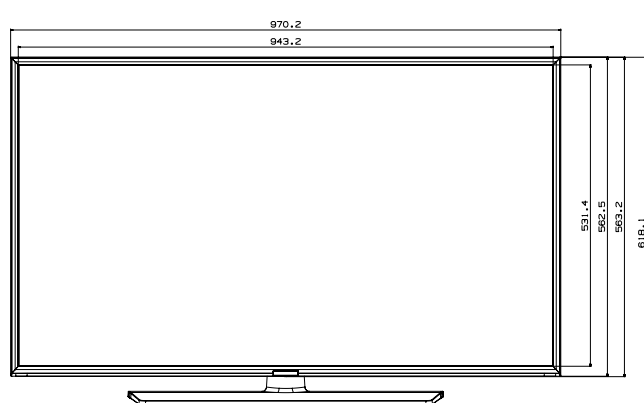

Specifications

HG43AJ670UK

Connectors

1. USB(5V 0.5A)
2. USB (HDD 5V 1A)
3. DIGITAL AUDIO OUT(OPTICAL)
4. HDMI IN3(ARC)
5. HDMI IN2
6. HDMI IN1
7. ANT IN
8. DATA
9. RJP