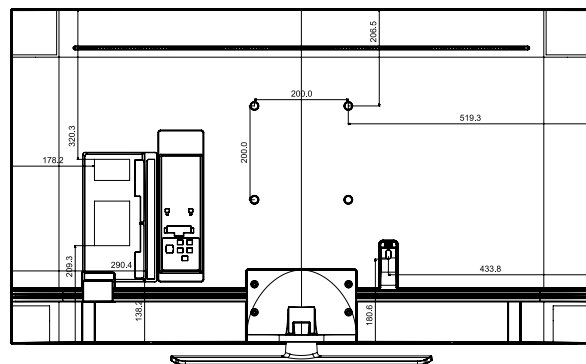

Specifications

HG55AJ670UK, HG55AJ670UG

Connectors

1. USB(5V 0.5A)
2. USB (HDD 5V 1A)
3. DIGITAL AUDIO OUT(OPTICAL)
4. HDMI IN3(ARC)
5. HDMI IN2
6. HDMI IN1
7. ANT IN
8. DATA
9. RJP