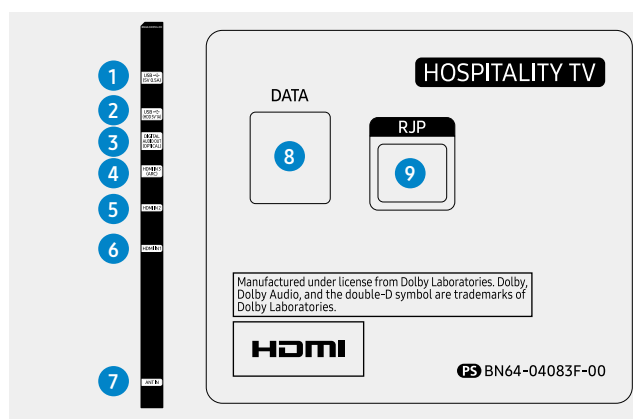

Specifications

HG55AJ670UK, HG55AJ670UG

Connectors

1. USB(5V 0.5A)
2. USB (HDD 5V 1A)
3. DIGITAL AUDIO OUT(OPTICAL)
4. HDMI IN3(ARC)
5. HDMI IN2
6. HDMI IN1
7. ANT IN
8. DATA
9. RJP