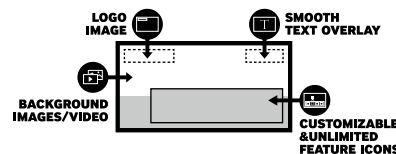

Each Samsung hospitality display includes an intuitive, customizable home menu that streamlines content exchange between hotels and guests. Content managers can easily incorporate images, logos and feature icons specific to guest needs, and which reinforce special offers and hotel branding.