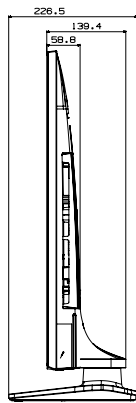

Specifications

HG43AJ670UK

Connectors

1. USB(5V 0.5A)
2. USB (HDD 5V 1A)
3. DIGITAL AUDIO OUT(OPTICAL)
4. HDMI IN3(ARC)
5. HDMI IN2
6. HDMI IN1
7. ANT IN
8. DATA
9. RJP