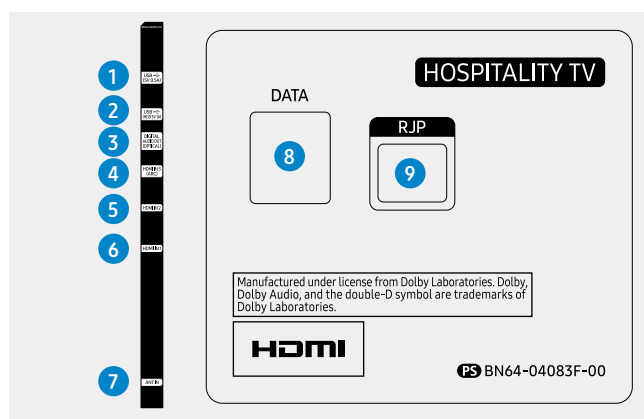

Specifications

HG43AJ670UK

Connectors

1. USB(5V 0.5A)
2. USB (HDD 5V 1A)
3. DIGITAL AUDIO OUT(OPTICAL)
4. HDMI IN3(ARC)
5. HDMI IN2
6. HDMI IN1
7. ANT IN
8. DATA
9. RJP