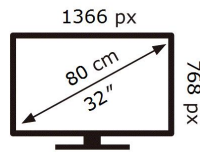

ENERGY

SAMSUNG

HG32EJ470NK

39 kWh/1000h

2019/2013