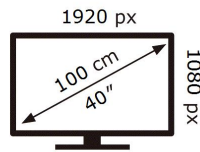

ENERGY

SAMSUNG

HG40EJ470MK

57 kWh/1000h

2019/2013