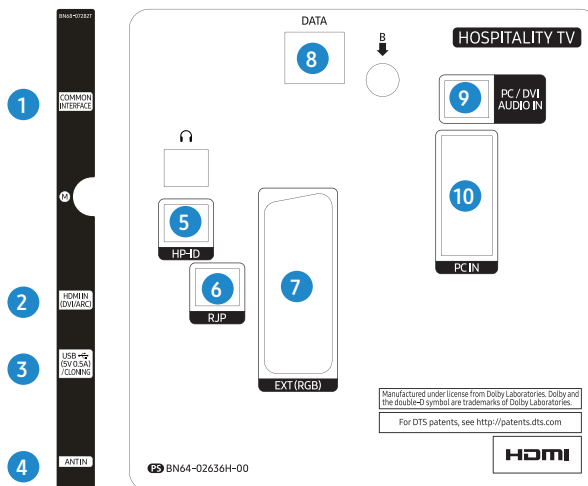

1. COMMON INTERFACE
2. HDMI IN (DVI/ARC)
3. USB(5V 0.5A)/CLONING
4. ANT IN
5. HP-ID
6. RJP
7. EXT (RGB)
8. DATA
9. PC/DVI AUDIO IN
10. PC IN