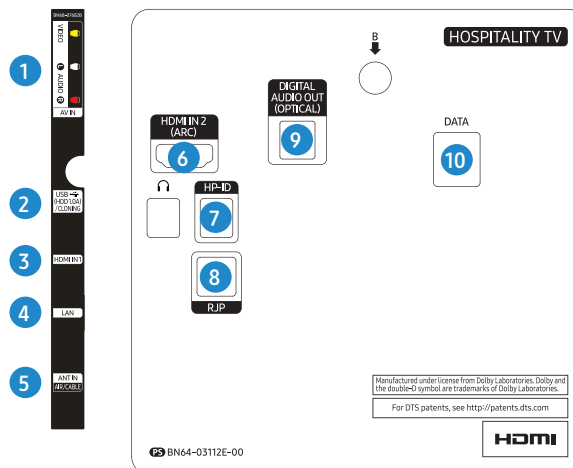

1. AV IN
2. USB(HDD1.0A)/CLONING
3. HDMI IN1
4. LAN
5. ANT IN(AIR/CABLE)
6. HDMI IN2 (ARC)
7. HP-ID
8. RJP
9. DIGITAL AUDIO OUT (OPTICAL)
10. DATA