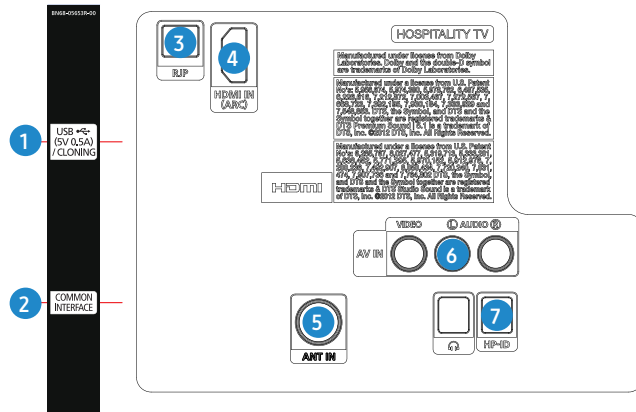

1. USB (5V 0.5A)/CLONING
2. COMMON INTERFACE
3. RJP
4. HDMI IN(ARC)
5. ANT IN
6. AV IN
7. HP-ID

28"

Connectors