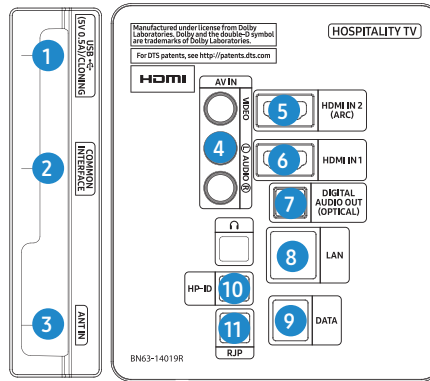

1. USB(5V 0.5A) / CLONING
2. COMMON INTERFACE
3. ANT IN
4. AV IN
5. HDMI IN2 (ARC)
6. HDMI IN1
7. DIGITAL AUDIO OUT (OPTICAL)
8. LAN
9. DATA
10. HP-ID
11. RJP

40"

Connectors