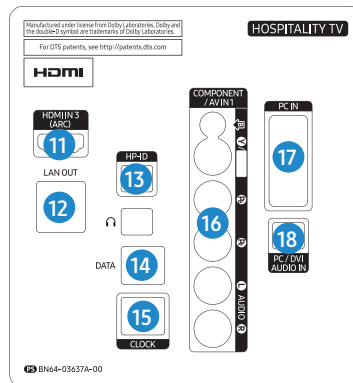

1. VARIABLE AUDIO OUT
2. VOL-CTRL
3. USB (5V 0.5A)
4. USB (HDD 1.0A) /CLONING
5. HDMI IN2
6. HDMI IN1 (DVI)
7. LAN
8. RJP
9. DIGITAL AUDIO OUT(OPTICAL)
10. ANT IN (SATELLITE,AIR/CABLE)
11. HDMI IN3 (ARC)
12. LAN OUT
13. HP-ID
14. DATA
15. CLOCK
16. COMPONENT / AV IN1
17. PC IN
18. PC/DVI AUDIO IN