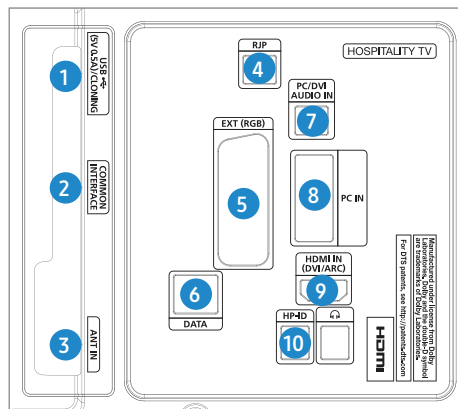

1. USB(5V 0.5A)/CLONING
2. COMMON INTERFACE
3. ANT IN
4. RJP
5. EXT(RGB)
6. DATA
7. PC/DVI AUDIO IN
8. PC IN
9. HDMI IN (DVI/ARC)
10. HP-ID