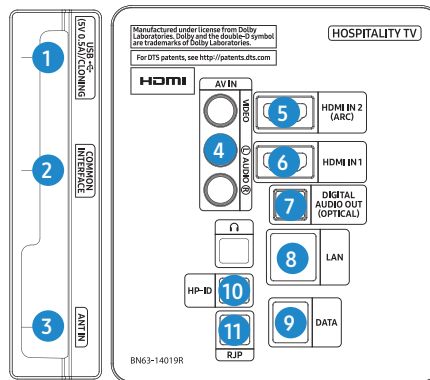

1. USB(5V 0.5A) / CLONING
2. COMMON INTERFACE
3. ANT IN
4. AV IN
5. HDMI IN2 (ARC)
6. HDMI IN1
7. DIGITAL AUDIO OUT (OPTICAL)
8. LAN
9. DATA
10. HP-ID
11. RJP

40"

Connectors