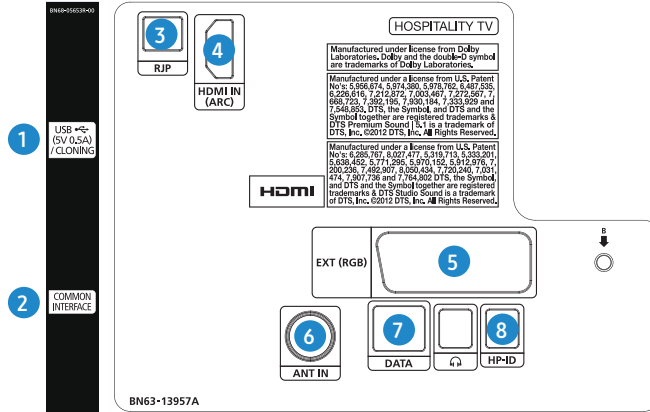

1. USB(5V 0.5A)/CLONING
2. COMMON INTERFACE
3. RJP
4. HDMI IN (ARC)
5. EXT(RGB)
6. ANT IN
7. DATA
8. HP-ID

28"

Connectors