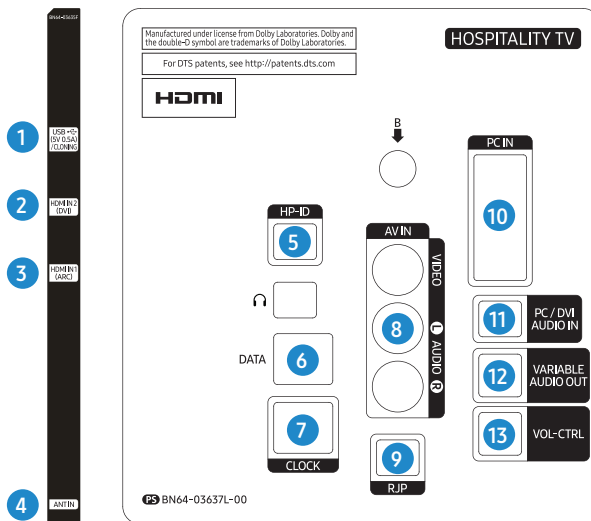

1. USB (5V 0.5A) / CLONING
2. HDMI IN2 (DVI)
3. HDMI IN1 (ARC)
4. ANT IN
5. HP-ID
6. DATA
7. CLOCK
8. AV IN
9. RJP
10. PC IN
11. PC/DVI AUDIO IN
12. VARIABLE AUDIO OUT
13. VOL-CTRL