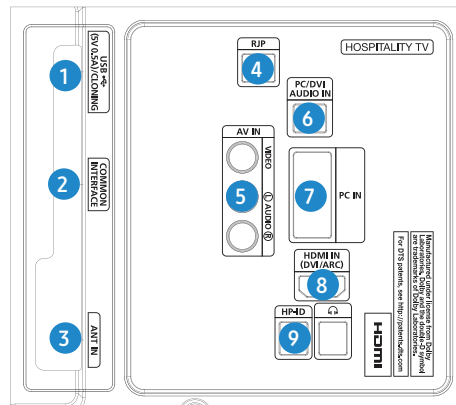

1. USB(5V 0.5A)/CLONING
2. COMMON INTERFACE
3. ANT IN
4. RJP
5. AV IN
6. PC/DVI AUDIO IN
7. PC IN
8. HDMI IN (DVI/ARC)
9. HP-ID