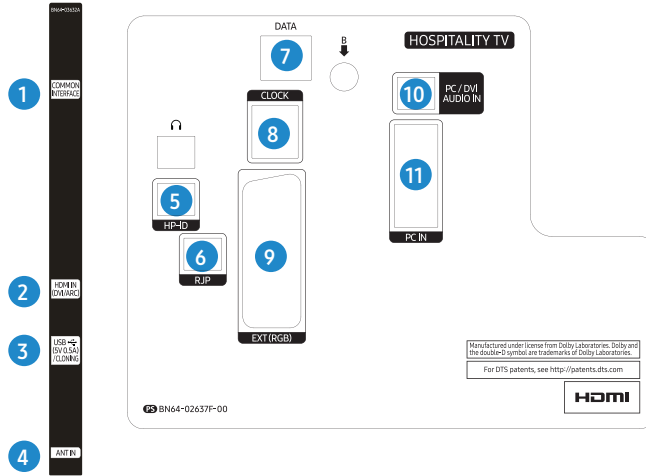

1. COMMON INTERFACE
2. HDMI IN (DVI/ARC)
3. USB(5V 0.5A)/CLONING
4. ANT IN
5. HP-ID
6. RJP
7. DATA
8. CLOCK
9. EXT(RGB)
10. PC/DVI AUDIO IN
11. PC IN

32"

Connectors