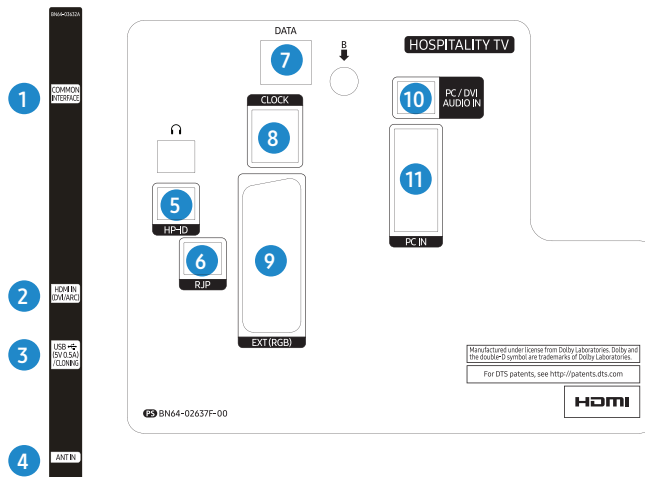

1. COMMON INTERFACE
2. HDMI IN (DVI/ARC)
3. USB(5V 0.5A)/CLONING
4. ANT IN
5. HP-ID
6. RJP
7. DATA
8. CLOCK
9. EXT(RGB)
10. PC/DVI AUDIO IN
11. PC IN

32"

Connectors