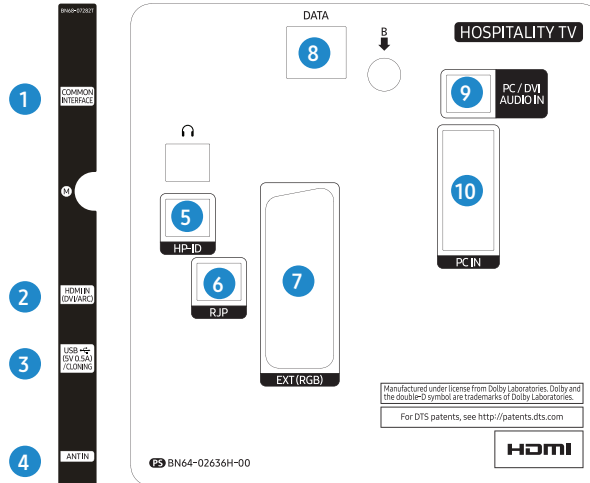

1. COMMON INTERFACE
2. HDMI IN (DVI/ARC)
3. USB(5V 0.5A)/CLONING
4. ANT IN
5. HP-ID
6. RJP
7. EXT (RGB)
8. DATA
9. PC/DVI AUDIO IN
10. PC IN