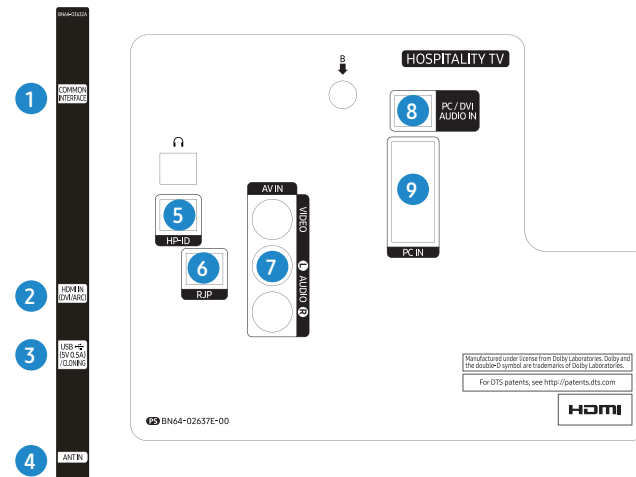

1. COMMON INTERFACE
2. HDMI IN (DVI/ARC)
3. USB(5V 0.5A)/CLONING
4. ANT IN
5. HP-ID
6. RJP
7. AV IN
8. PC/DVI AUDIO IN
9. PC IN

32"

Connectors