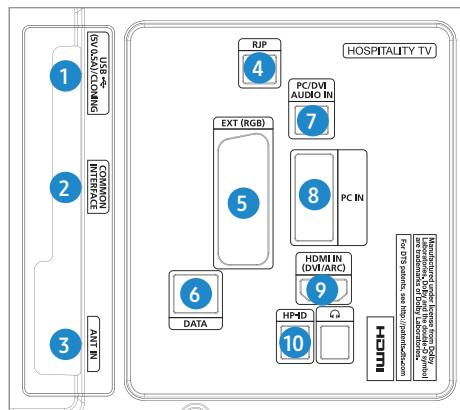

1. USB(5V 0.5A)/CLONING
2. COMMON INTERFACE
3. ANT IN
4. RJP
5. EXT (RGB)
6. DATA
7. PC/DVI AUDIO IN
8. PC IN
9. HDMI IN (DVI/ARC)
10. HP-ID

40", 48"

Connectors