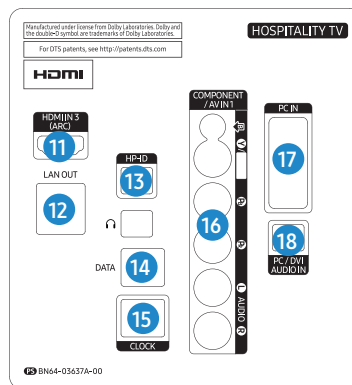

1. VARIABLE AUDIO OUT
2. VOL-CTRL
3. USB (5V 0.5A)
4. USB (HDD 1.0A)/CLONING
5. HDMI IN2
6. HDMI IN1 (DVI)
7. LAN
8. RJP
9. DIGITAL AUDIO OUT(OPTICAL)
10. ANT IN (SATELLITE,AIR/CABLE)
11. HDMI IN3 (ARC)
12. LAN OUT
13. HP-ID
14. DATA
15. CLOCK
16. COMPONENT / AV IN1
17. PC IN
18. PC/DVI AUDIO IN