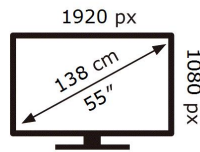

ENERGY

SAMSUNG

HG55EE690DB

84 kWh/1000h

2019/2013