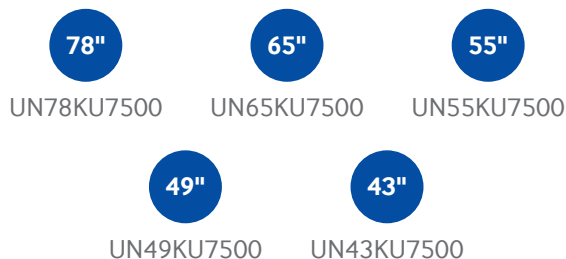

PRODUCT HIGHLIGHTS

- Active Crystal Color
- HDR Premium
- MR 120
- New Smart Hub

SIZE CLASS

Get drawn into the action with an immersive curved screen, and a Smart TV experience that puts your favorite content at your fingertips. See the difference precise color, deeper blacks, and greater depth can make. With 4K UHD resolution you'll enjoy a picture with 4x the crispness of Full HD.

MODELS

MODEL: UN78KU7500
ORDER CODE: UN78KU7500FXZA

SCREEN SIZE CLASS: 78"

SCREEN DIAGONAL MEASUREMENT: 78"

UPC CODE: 887276161693

COUNTRY OF ORIGIN: Mexico

DIMENSIONS (INCHES W x H x D):

- **TV WITHOUT STAND:** 69.1 x 40.1 x 3
- **TV WITH STAND:** TBD
- **SHIPPING:** TBD
- **STAND FOOTPRINT:** TBD

SCREEN SIZE CLASS: 65"

SCREEN DIAGONAL MEASUREMENT: 64.5"

UPC CODE: 887276151335

COUNTRY OF ORIGIN: Mexico

DIMENSIONS (INCHES W x H x D):

- **TV WITHOUT STAND:** 57.1 x 33.1 x 4.5
- **TV WITH STAND:** 57.1 x 36.4 x 14.9
- **SHIPPING:** 62.6 x 37.3 x 8.1
- **STAND FOOTPRINT:** 41.8 x 14.9 x 10.9

SCREEN SIZE CLASS: 55"

SCREEN DIAGONAL MEASUREMENT: 54.6"

UPC CODE: 887276151311

COUNTRY OF ORIGIN: Mexico

DIMENSIONS (INCHES W x H x D):

- **TV WITHOUT STAND:** 48.5 x 28.1 x 3.8
- **TV WITH STAND:** 48.5 x 30.9 x 13.1
- **SHIPPING:** 53.5 x 32.2 x 7.3
- **STAND FOOTPRINT:** 37.3 x 13.2 x 9.8