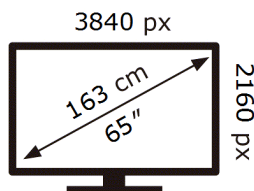

ENERG ⚡

Samsung

QE65QN90DAT

90 kWh/1000h

ABCDEF **G**

210 kWh/1000h

2019/2013