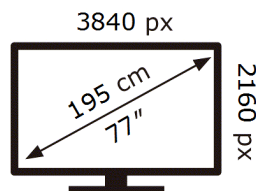

ENERG 

Samsung

QE77S95DAT

128 kWh/1000h

ABCDEF **G**

309 kWh/1000h

2019/2013