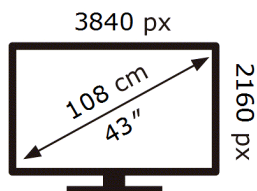

ENERG 

Samsung

UE43AU7040K

54 kWh/1000h

ABCDEF **G**

70 kWh/1000h

2019/2013