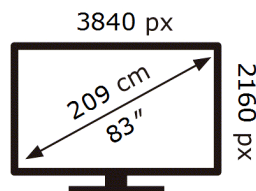

ENERG

Samsung

QE83S90DAE

150 kWh/1000h

ABCDEF **G**

227 kWh/1000h

2019/2013