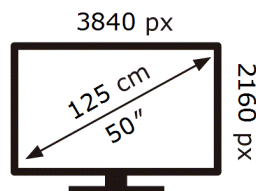

ENERGY

Samsung

QE50QN90DAT

61 kWh/1000h

ABCDEF **G**

133 kWh/1000h

2019/2013