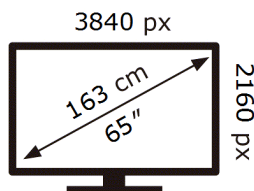

ENERG 

Samsung

QE65Q67DAU

69 kWh/1000h

ABCDEF **G**

160 kWh/1000h

2019/2013