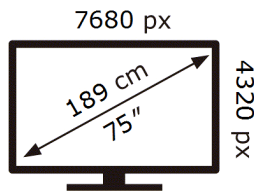

ENERG 

Samsung

QE75QN800DT

138 kWh/1000h

ABCDEF **G**

398 kWh/1000h

2019/2013