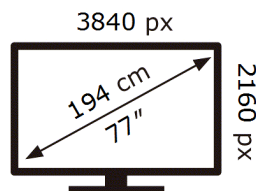

ENERG 

Samsung

TQ77S93DAE

126 kWh/1000h

ABCDEF **G**

190 kWh/1000h

2019/2013