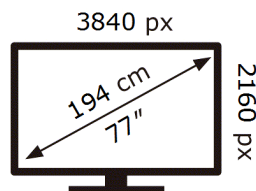

ENERG ⚡

Samsung

TQ77S92DAE

126 kWh/1000h

ABCDEF **G**

190 kWh/1000h

2019/2013