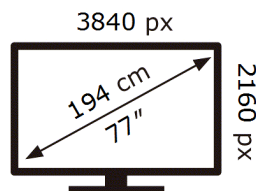

ENERG 

Samsung

QE77S85DAE

124 kWh/1000h

ABCDEF **G**

180 kWh/1000h

2019/2013