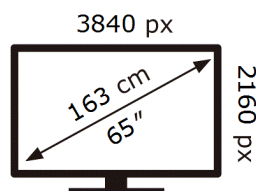

ENERG ⚡

Samsung

TQ65S85DAE

101 kWh/1000h

ABCDEF **G**

148 kWh/1000h

2019/2013