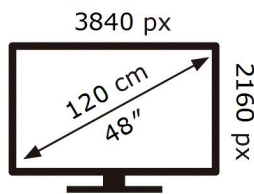

ENERG

SAMSUNG

QE48S90DAE

66 kWh/1000h

ABCDEF **G**

103 kWh/1000h

2019/2013