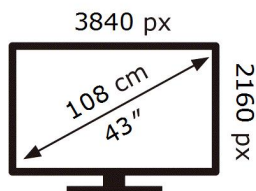

ENERG

SAMSUNG

TQ43LS01DBU

54 kWh/1000h

ABCDEF **G**

117 kWh/1000h

2019/2013