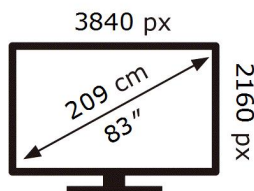

QE83S90DAE

**150** kWh/1000h

ABCDEF **G**

**227** kWh/1000h

2019/2013