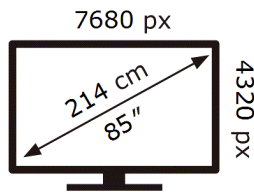

SAMSUNG

QE85QN800DT

**165** kWh/1000h

ABCDEF **G**

**401** kWh/1000h

2019/2013

**ENERG**

**SAMSUNG**