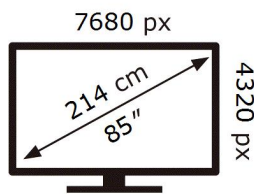

QE85QN800DT

**165** kWh/1000h

ABCDEF **G**

**401** kWh/1000h

2019/2013