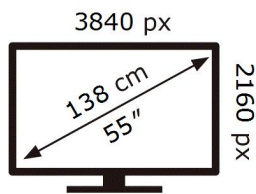

ENERG

SAMSUNG

GQ55S90DAE

81 kWh/1000h

ABCDEF **G**

123 kWh/1000h

2019/2013