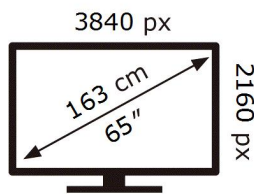

ENERG 

SAMSUNG

GU65DU7170U

110 kWh/1000h

ABCDEF **G**

HDR

169 kWh/1000h

2019/2013