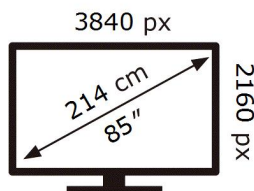

ENERG

SAMSUNG

QE85QN92DAT

123 kWh/1000h

ABCDEF **G**

339 kWh/1000h

2019/2013