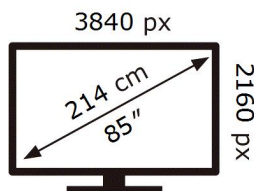

QE85QNX1DAT

143 kWh/1000h

ABCDEF **G**

357 kWh/1000h

2019/2013