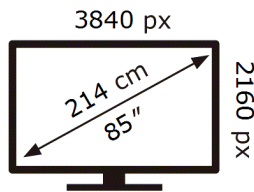

SAMSUNG

QE85QNX1DAT

143 kWh/1000h

ABCDEF **G**

357 kWh/1000h

2019/2013

ENERG

SAMSUNG