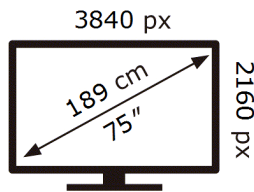

SAMSUNG

QE75QNX1DAT

121 kWh/1000h

ABCDEF **G**

286 kWh/1000h

2019/2013

ENERG

SAMSUNG