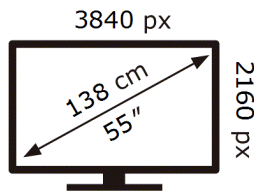

SAMSUNG

QE55QNX1DAT

80 kWh/1000h

ABCDEF **G**

183 kWh/1000h

2019/2013

ENERG 

SAMSUNG