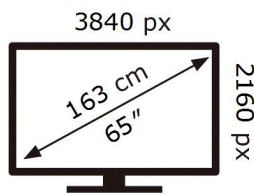

QE65QNX1DAT

**102** kWh/1000h

ABCDEF **G**

**240** kWh/1000h

2019/2013