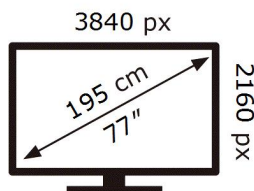

ENERG

SAMSUNG

TQ77S95DAT

128 kWh/1000h

ABCDEF **G**

309 kWh/1000h

2019/2013