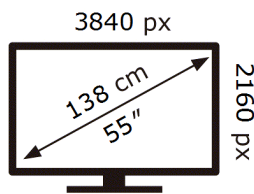

SAMSUNG

QE55LS01DBU

76 kWh/1000h

ABCDEF **G**

164 kWh/1000h

2019/2013

ENERG

SAMSUNG