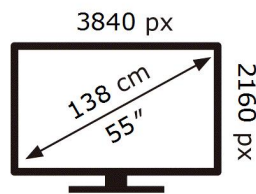

QE55LS01DBU

76 kWh/1000h

ABCDEF **G**

HDR

164 kWh/1000h

2019/2013