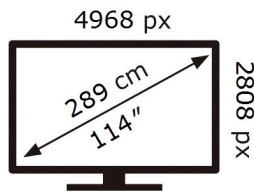

ENERG

SAMSUNG

MNA114MS1CC

850 kWh/1000h

ABCDEF **G**

965 kWh/1000h

2019/2013