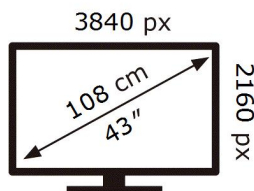

QE43LS01DBU

**54** kWh/1000h

ABCDEF **G**

**117** kWh/1000h

2019/2013