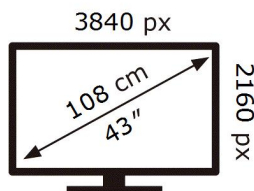

UE43DU8570U

53 kWh/1000h

ABCDEF **G**

106 kWh/1000h

2019/2013