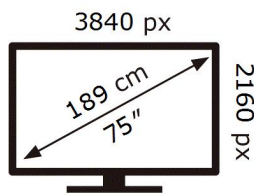

ENERG

SAMSUNG

UE75DU8570U

137 kWh/1000h

ABCDEF **G**

227 kWh/1000h

2019/2013