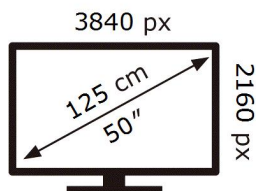

UE50DU8570U

70 kWh/1000h

ABCDEF **G**

HDR

110 kWh/1000h

2019/2013