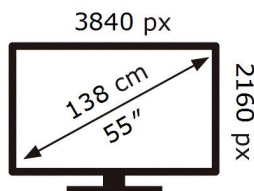

UE55DU8570U

80 kWh/1000h

ABCDEF **G**

120 kWh/1000h

2019/2013